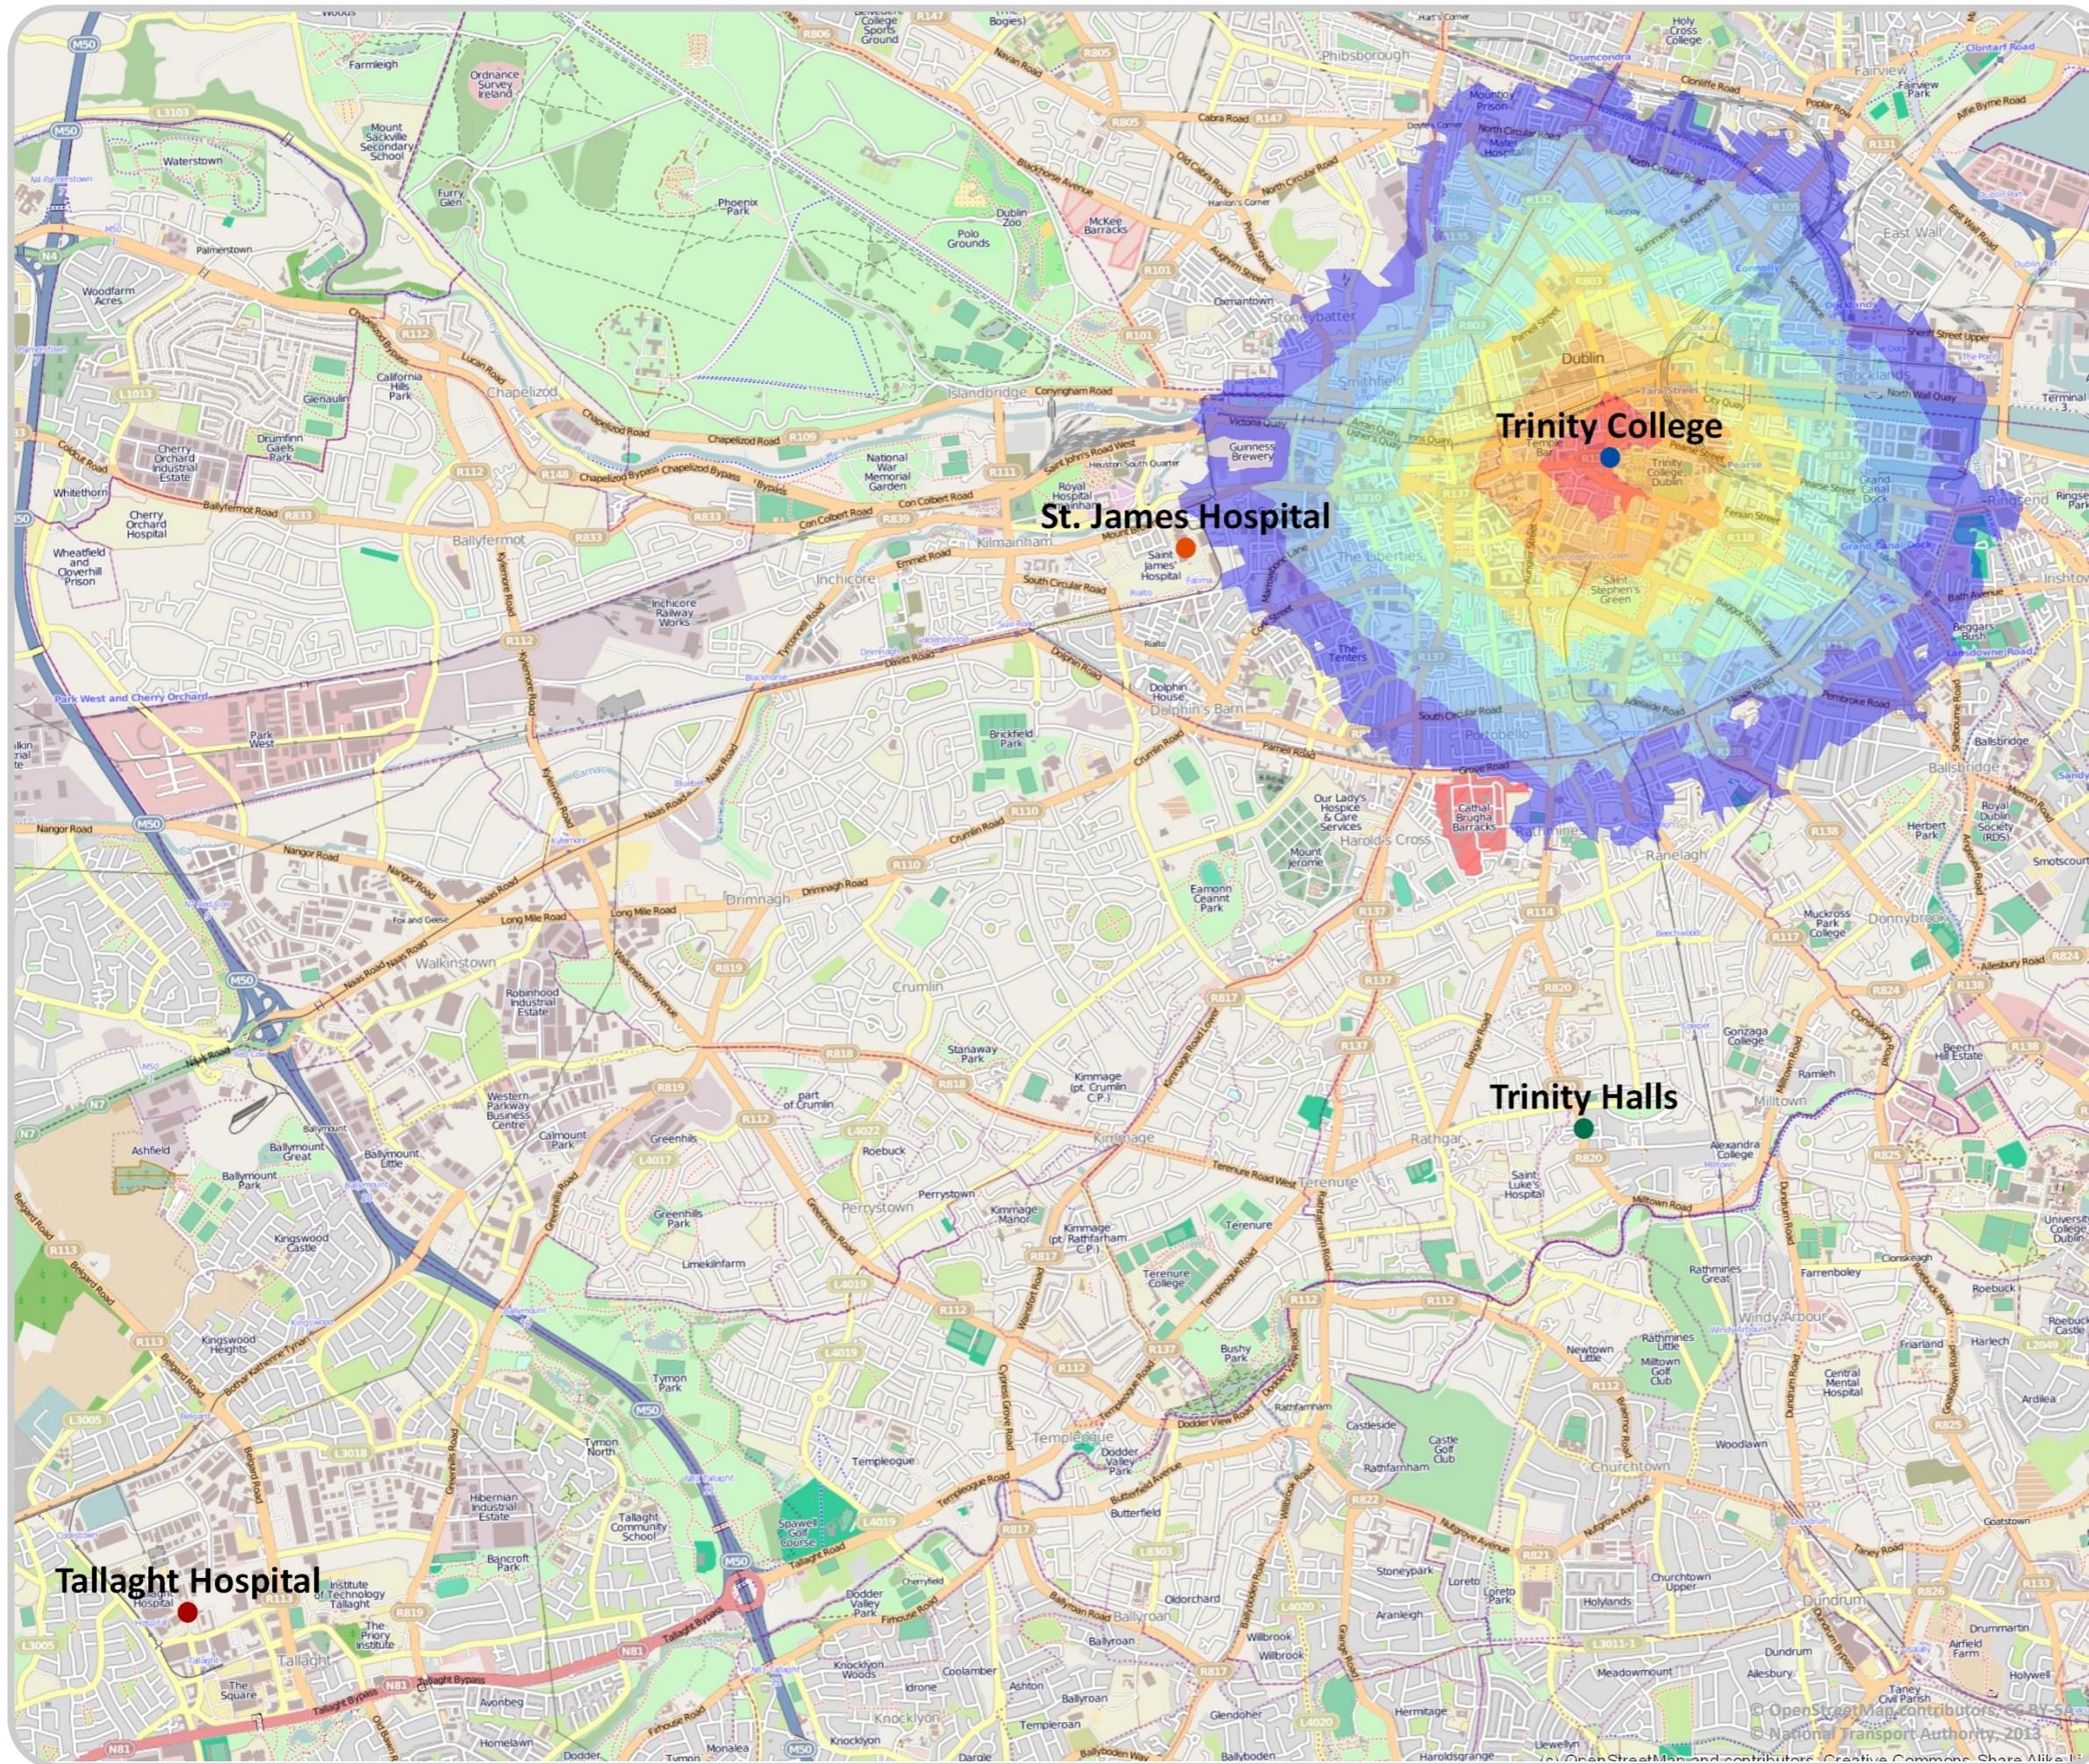

TRINITY COLLEGE DUBLIN WALK TIMES

For more information:
www.smartertravelcampus.ie

Plan your Journey by Public Transport & Bike!

Door-to-door information for all journeys in Ireland, including journeys on foot and by all modes of public transport.

The Cycle Planner provides information on the best cycling routes in Dublin based on individual cycling ability. Apps for Android and iPhone now available.

APPROX. WALK TIME- Minutes

- Trinity College
- Trinity Halls
- Tallaght Hospital
- St. James Hospital

Údarás
Náisiúnta Iompair
 National Transport Authority
 smartertravel >>>
 >>> campus